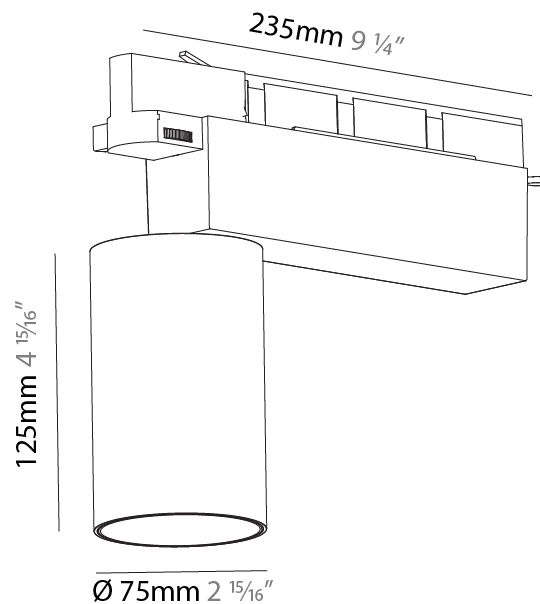

PHYSICAL

Shape: Cylinder
Diameter (mm): 75
Diameter (in): 2 15/16
Length (mm): 235
Length (in): 9 1/4
Height (mm): 182
Height (in): 7 3/16
Light Distribution: Adjustable / Direct
Weight (kg): 1.099
Weight (lbs): 2.42
Installation Requirement: Track or profile system
Fixture Finish: SSR / BKV / CWI / CRY / HAB / LAG / UFT / ITA / RUA / RUR / MIC / FTG / MYG / TWT / LOD / PUS / FRO / FUP / KIA / POP / BLS / SPG / MEY / GOH / GUM / CHC / COM / ABZ / JAG / OBR / MOS / ROR
Fixture Material: Aluminum Die Cast

ELECTRICAL

Lamp Type: LED (Zhaga Standard)
Input Wattage (W): 26
Total Output Wattage (W): 23.6
Dimming: Tri-Mode (Non-Dimming and Phase Dimming (120Vac only) and 0-10V Dimming)
Driver Included: Yes
Driver Location: Integrated
Driver Type: Constant Current - Universal
Driver Class: Class 2
Input Voltage (V): 120 - 277
Constant Current (MA): 700

LED

Number of LEDs: 1
Color Temperature (°K): 2700 / 3000 / 3500 / 4000
Max. Delivered Lumen (lm): 1968 / 2097 / 2160 / 2204
Nominal Lumen (lm): 3113 / 3317 / 3416 / 3486
CRI: >90 CRI
Lamp Life (hrs): 50000
Upon Request: Special Color Temperature Special Led

OPTICAL

Reflector: 20 / 25 / 40
Adjustability: Rotational 340°; Tilt 90°
Upon Request: Special Beam Angles

RATINGS AND CERTIFICATIONS

Certified By: Certified for North American Standards
IP rating: IP20