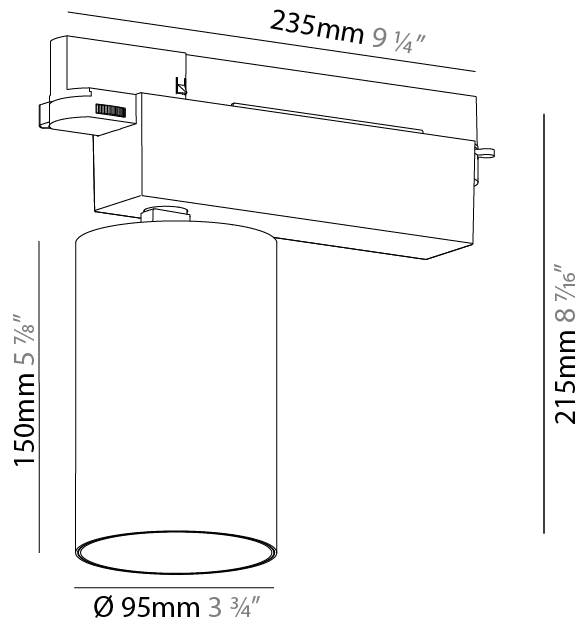

GENERAL

Series: Centriq
Subseries: Centriq 95
Brand: Prolicht
Division: Architectural
Mounting Type: Track
Mounting Location: Ceiling
Subcategory: Spots

PHYSICAL

Shape: Cylinder
Diameter (mm): 95
Diameter (in): 3 3/4
Length (mm): 235
Length (in): 9 1/4
Height (mm): 150
Height (in): 5 7/8
Light Distribution: Adjustable / Direct
Weight (kg): 1.495
Weight (lbs): 3.3
Fixture Finish: SSR / BKV / CWI / CRY / HAB / LAG / UFT / ITA / RUA / RUR / MIC / FTG / MYG / TWT / LOD / PUS / FRO / FUP / KIA / POP / BLS / SPG / MEY / GOH / GUM / CHC / COM / ABZ / JAG / OBR / MOS / ROR
Fixture Material: Aluminum

ELECTRICAL

Lamp Type: LED (Zhaga Standard)
Input Wattage (W): 26
Total Output Wattage (W): 23.6
Dimming: Tri-Mode (Non-Dimming and Phase Dimming (120Vac only) and 0-10V Dimming)
Driver Included: Yes
Driver Location: Integrated
Driver Type: Constant Current - Universal
Driver Class: Class 2
Input Voltage (V): 120 - 277
Constant Current (MA): 700

LED

Number of LEDs: 1
Color Temperature (°K): 2700 / 3000 / 3500 / 4000
Max. Delivered Lumen (lm): 2148 / 2289 / 2357 / 2405
Nominal Lumen (lm): 3113 / 3317 / 3416 / 3486
CRI: >90 CRI
Lamp Life (hrs): 50000
Upon Request: Special Color Temperature Special Led

OPTICAL

Reflector: 18 / 26 / 40
Adjustability: Rotational 340°; Tilt 90°
Upon Request: Special Beam Angles

RATINGS AND CERTIFICATIONS

Certified By: Certified for North American Standards
IP rating: IP20