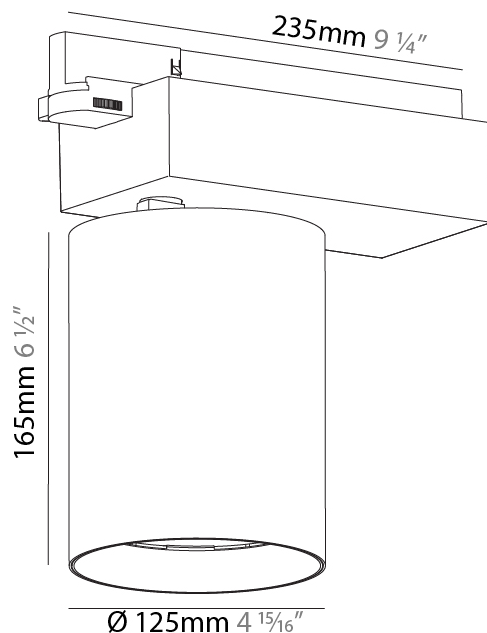

GENERAL

Series: Centriq
Subseries: Centriq 125
Brand: Prolicht
Division: Architectural
Mounting Type: Track
Mounting Location: Ceiling
Subcategory: Spots

PHYSICAL

Shape: Cylinder
Diameter (mm): 125
Diameter (in): 4 ¹⁵/₁₆
Length (mm): 235
Length (in): 9 ¹/₄
Height (mm): 165
Height (in): 6 ¹/₂
Light Distribution: Adjustable / Direct
Fixture Finish: SSR / BKV / CWI / CRY / HAB / LAG / UFT / ITA / RUA / RUR / MIC / FTG / MYG / TWT / LOD / PUS / FRO / FUP / KIA / POP / BLS / SPG / MEY / GOH / GUM / CHC / COM / ABZ / JAG / OBR / MOS / ROR
Fixture Material: Aluminum

ELECTRICAL

Lamp Type: LED (Zhaga Standard)
Input Wattage (W): 23.1
Total Output Wattage (W): 21
Dimming: Tri-Mode (Non-Dimming and Phase Dimming (120Vac only) and 0-10V Dimming)
Driver Included: Yes
Driver Location: Integrated
Driver Type: Constant Current - Universal
Driver Class: Class 2
Input Voltage (V): 120 - 277
Constant Current (MA): 700

LED

Number of LEDs: 1
Color Temperature (°K): 2700 / 3000 / 3500 / 4000
Max. Delivered Lumen (lm): 1440 / 1490 / 1568 / 1600
Nominal Lumen (lm): 1853 / 1923 / 2021
CRI: >90 CRI
Lamp Life (hrs): 50000

OPTICAL

Beam Angle: 8
Adjustability: Rotational 340°; Tilt 90°

RATINGS AND CERTIFICATIONS

Certified By: Certified for North American Standards
IP rating: IP20