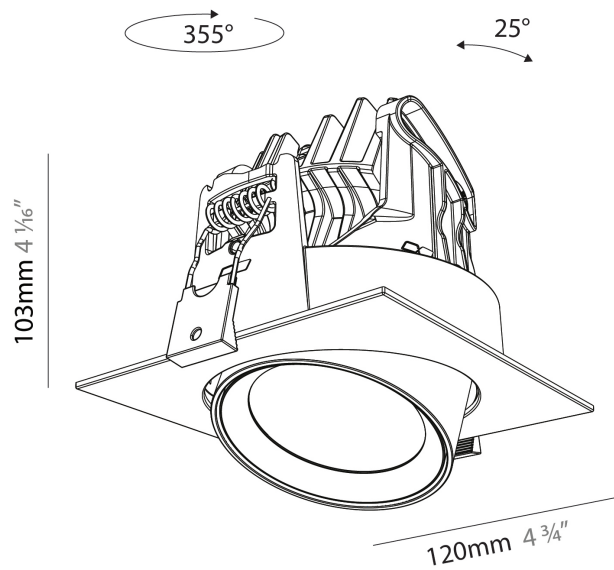

PHYSICAL

Shape: Cylinder
Diameter (mm): 120
Diameter (in): 4 3/4
Length (mm): 120
Length (in): 4 3/4
Height (mm): 105
Height (in): 4 1/8
Min. Recessing Depth (mm): 120
Min. Recessing Depth (in): 4 3/4
Light Distribution: Adjustable / Direct
Weight (kg): 0.665
Diffuser: Lens Pack - No Lens / Opal / Linear Spread Lens / Honeycomb / Spread Lens
Fixture Finish: SSR / BKV / CWI / CRY / HAB / LAG / UFT / ITA / RUA / RUR / MIC / FTG / MYG / TWT / LOD / PUS / FRO / FUP / KIA / POP / BLS / SPG / MEY / GOH / GUM / CHC / COM / ABZ / JAG / OBR / MOS / ROR
Fixture Material: Aluminum
Cut-out Measurements: Dia. 112mm / 4 7/16"

ELECTRICAL

Lamp Type: LED (Zhaga Standard)
Input Wattage (W): 27.3
Total Output Wattage (W): 24.5
Dimming: Tri-Mode (Non-Dimming and Phase Dimming (120Vac only) and 0-10V Dimming)
Driver Included: Yes
Driver Location: Recessed Housing
Driver Type: Constant Current - Universal
Driver Class: Class 2
Input Voltage (V): 120 - 277
Constant Current (MA): 700

LED

Color Temperature (°K): 2700 / 3000 / 3500 / 4000
Max. Delivered Lumen (lm): 2434 / 2534 / 2643 / 2768
Nominal Lumen (lm): 2788 / 2903 / 3027 / 3170
CRI: >90 CRI
Lamp Life (hrs): 50000

OPTICAL

Reflector°: 20 / 32 / 54
Adjustability: Rotational 350° / Tilt 25°

RATINGS AND CERTIFICATIONS

Certified By: CSA Certified to UL and CSA Standards
IP rating: IP20