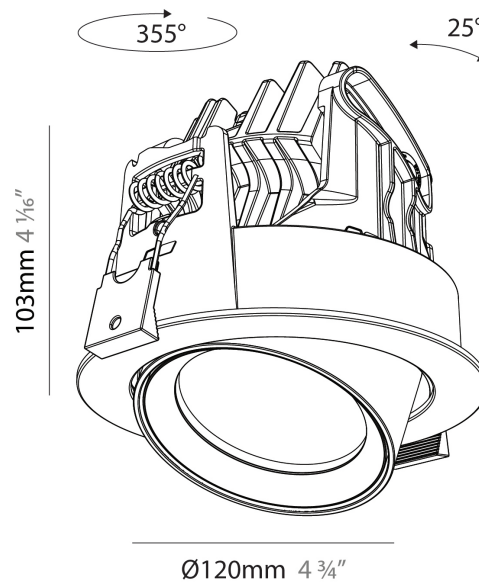

Series: Centriq
Subseries: Centriq Round Adjustable
Brand: Prolicht
Division: Architectural
Mounting Type: Recessed
Mounting Location: Ceiling
Subcategory: Spots

PHYSICAL

Shape: Cylinder
Diameter (mm): 120
Diameter (in): 4 3/4
Height (mm): 105
Height (in): 4 1/8
Min. Recessing Depth (mm): 120
Min. Recessing Depth (in): 4 3/4
Light Distribution: Adjustable / Direct
Weight (kg): 0.649
Diffuser: Lens Pack - No Lens / Opal / Linear Spread Lens / Honeycomb / Spread Lens
Fixture Finish: SSR / BKV / CWI / CRY / HAB / LAG / UFT / ITA / RUA / RUR / MIC / FTG / MYG / TWT / LOD / PUS / FRO / FUP / KIA / POP / BLS / SPG / MEY / GOH / GUM / CHC / COM / ABZ / JAG / OBR / MOS / ROR
Fixture Material: Aluminum
Cut-out Measurements: Dia. 112mm / 4 7/16"

ELECTRICAL

Lamp Type: LED (Zhaga Standard)
Input Wattage (W): 27.3
Total Output Wattage (W): 24.5
Dimming: Tri-Mode (Non-Dimming and Phase Dimming (120Vac only) and 0-10V Dimming)
Driver Included: Yes
Driver Location: Recessed Housing
Driver Type: Constant Current - Universal
Driver Class: Class 2
Input Voltage (V): 120 - 277
Constant Current (MA): 700

LED

Color Temperature (*K): 2700 / 3000 / 3500 / 4000
Max. Delivered Lumen (lm): 2348 / 2444 / 2549 / 2669
Nominal Lumen (lm): 2788 / 2903 / 3027 / 3170
CRI: >90 CRI
Lamp Life (hrs): 50000

OPTICAL

Reflector°: 20 / 32 / 54
Adjustability: Rotational 350°; Tilt 90°

RATINGS AND CERTIFICATIONS

Certified By: Certified for North American Standards
IP rating: IP20